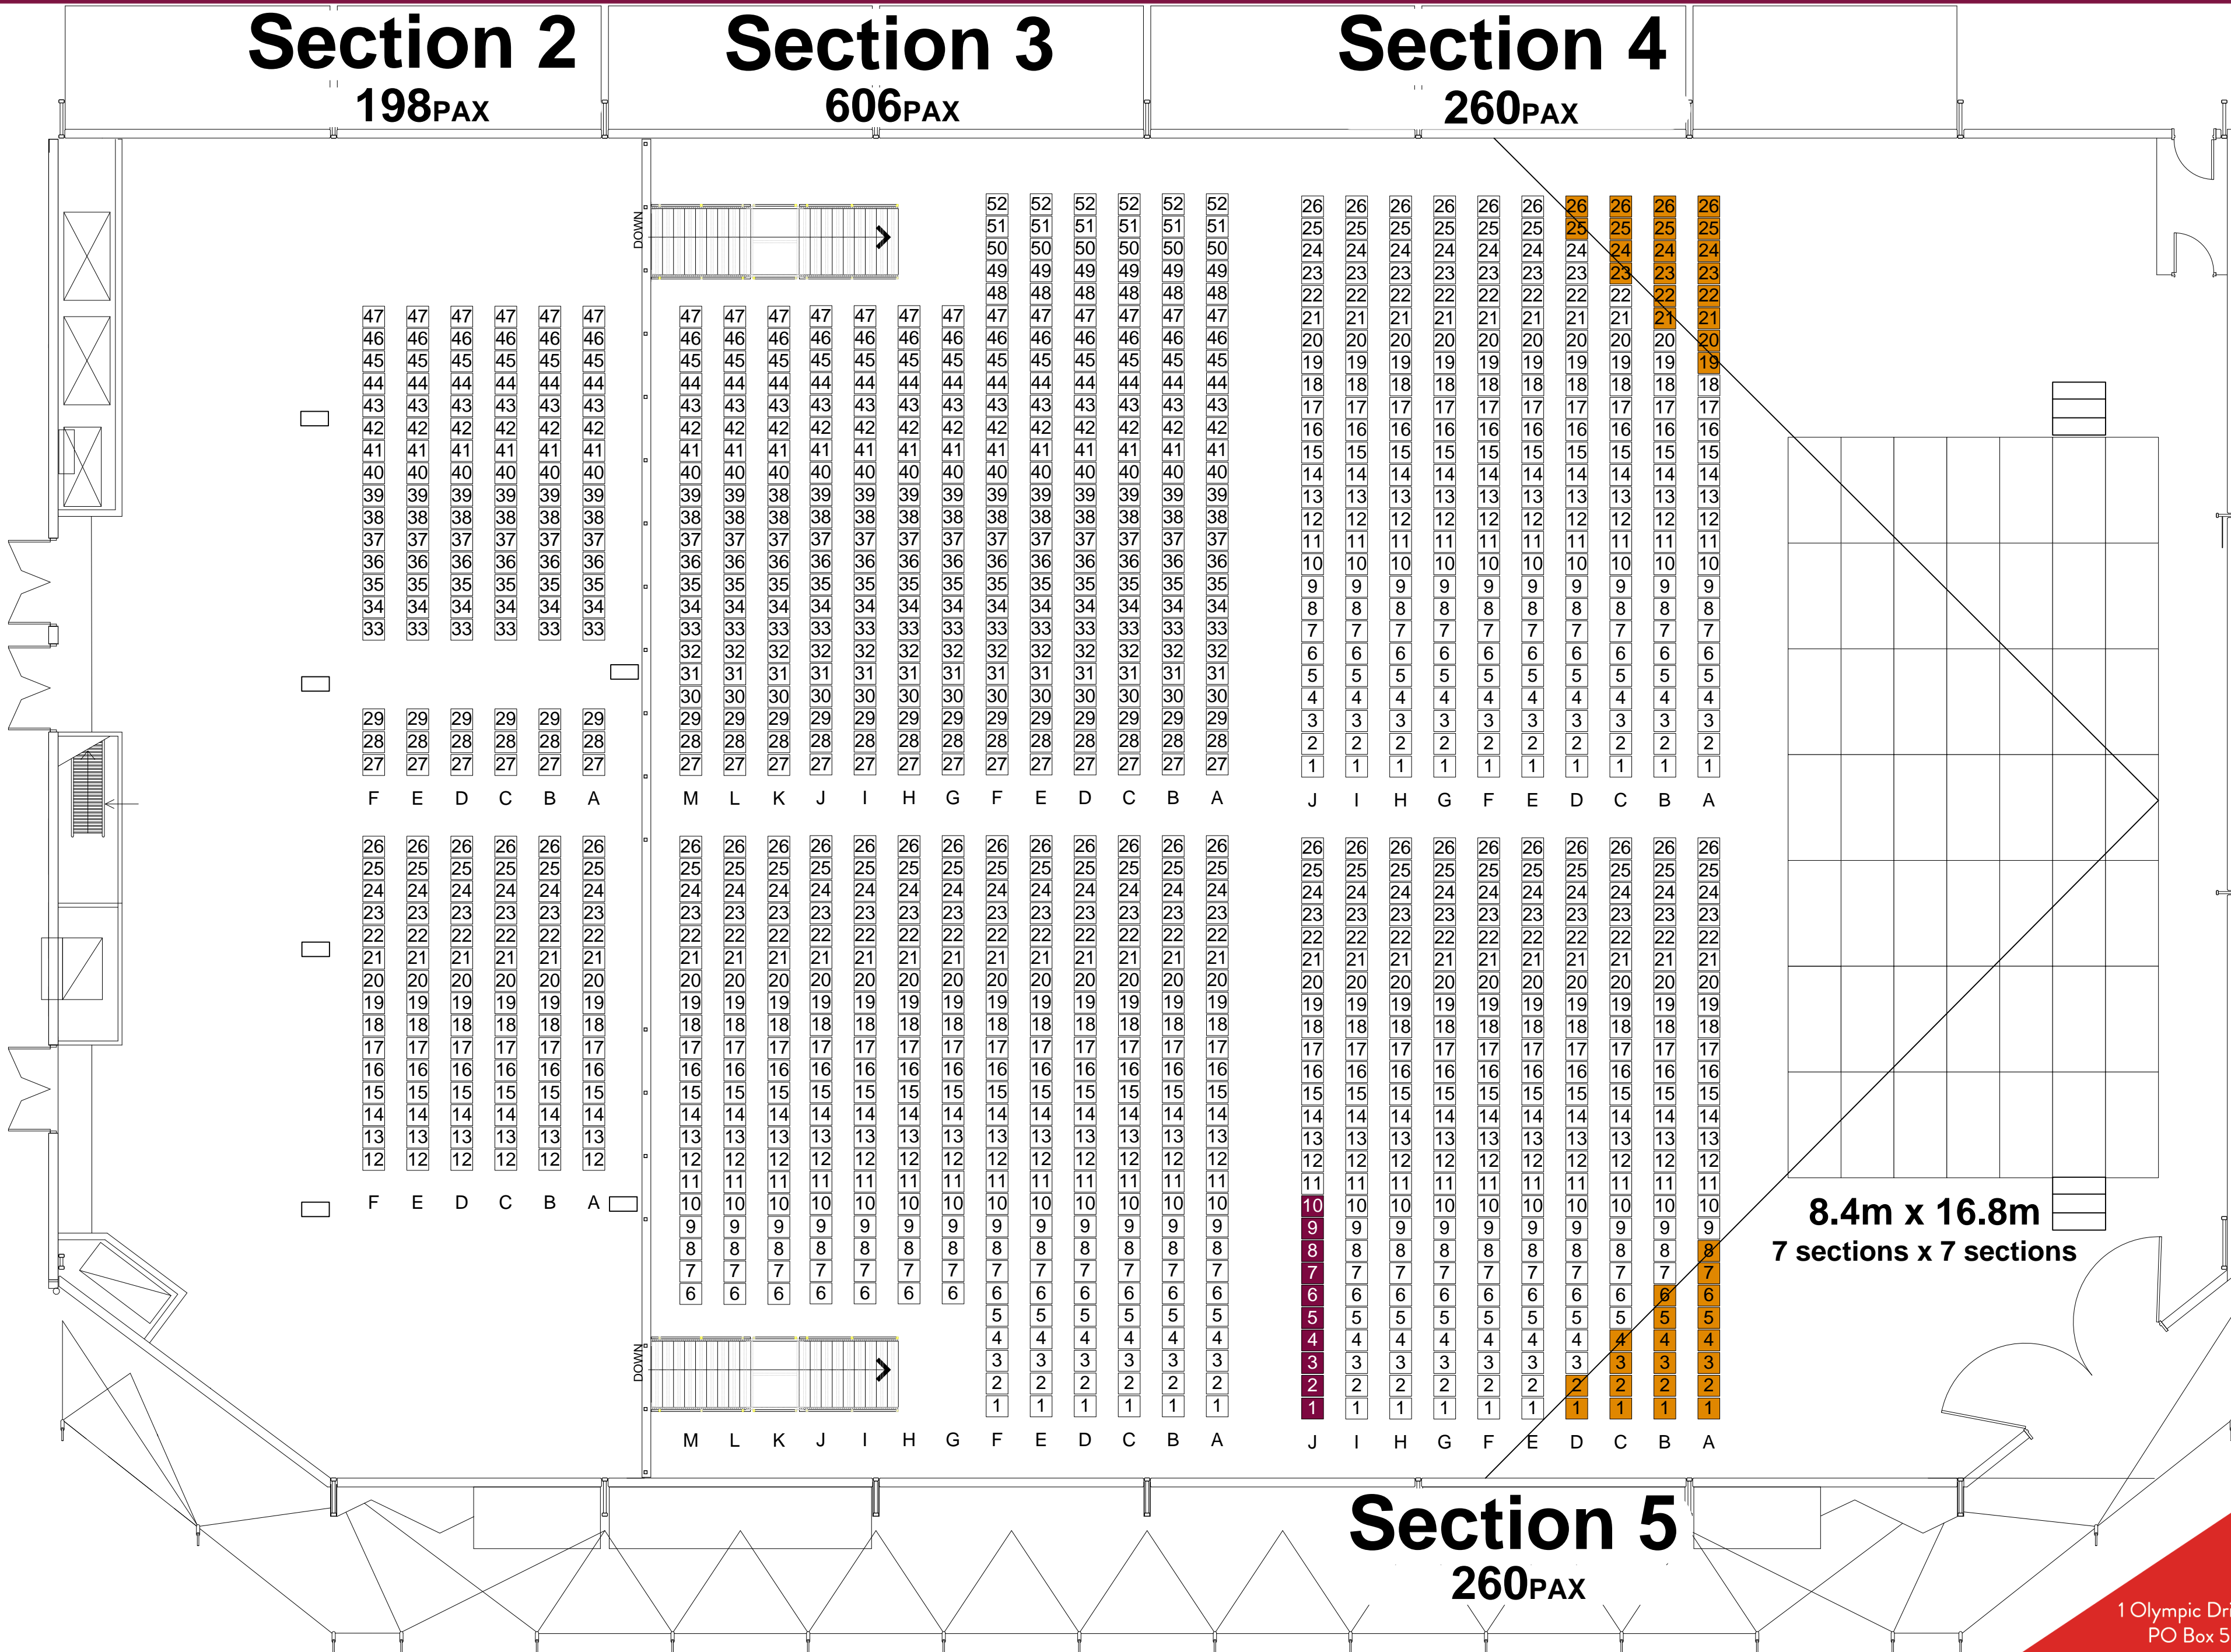

Section 2

198PAX

Section 3

606PAX

Section 4

260PAX

Section 5

260PAX

KEY

Sightline Seats (40)

Sightline affected seats.

Mobility Holds (10)

These are held from public sale – to be administered by the Box Office for any mobility requests at the price elected by the promoter.

8.4m x 16.8m
7 sections x 7 sections