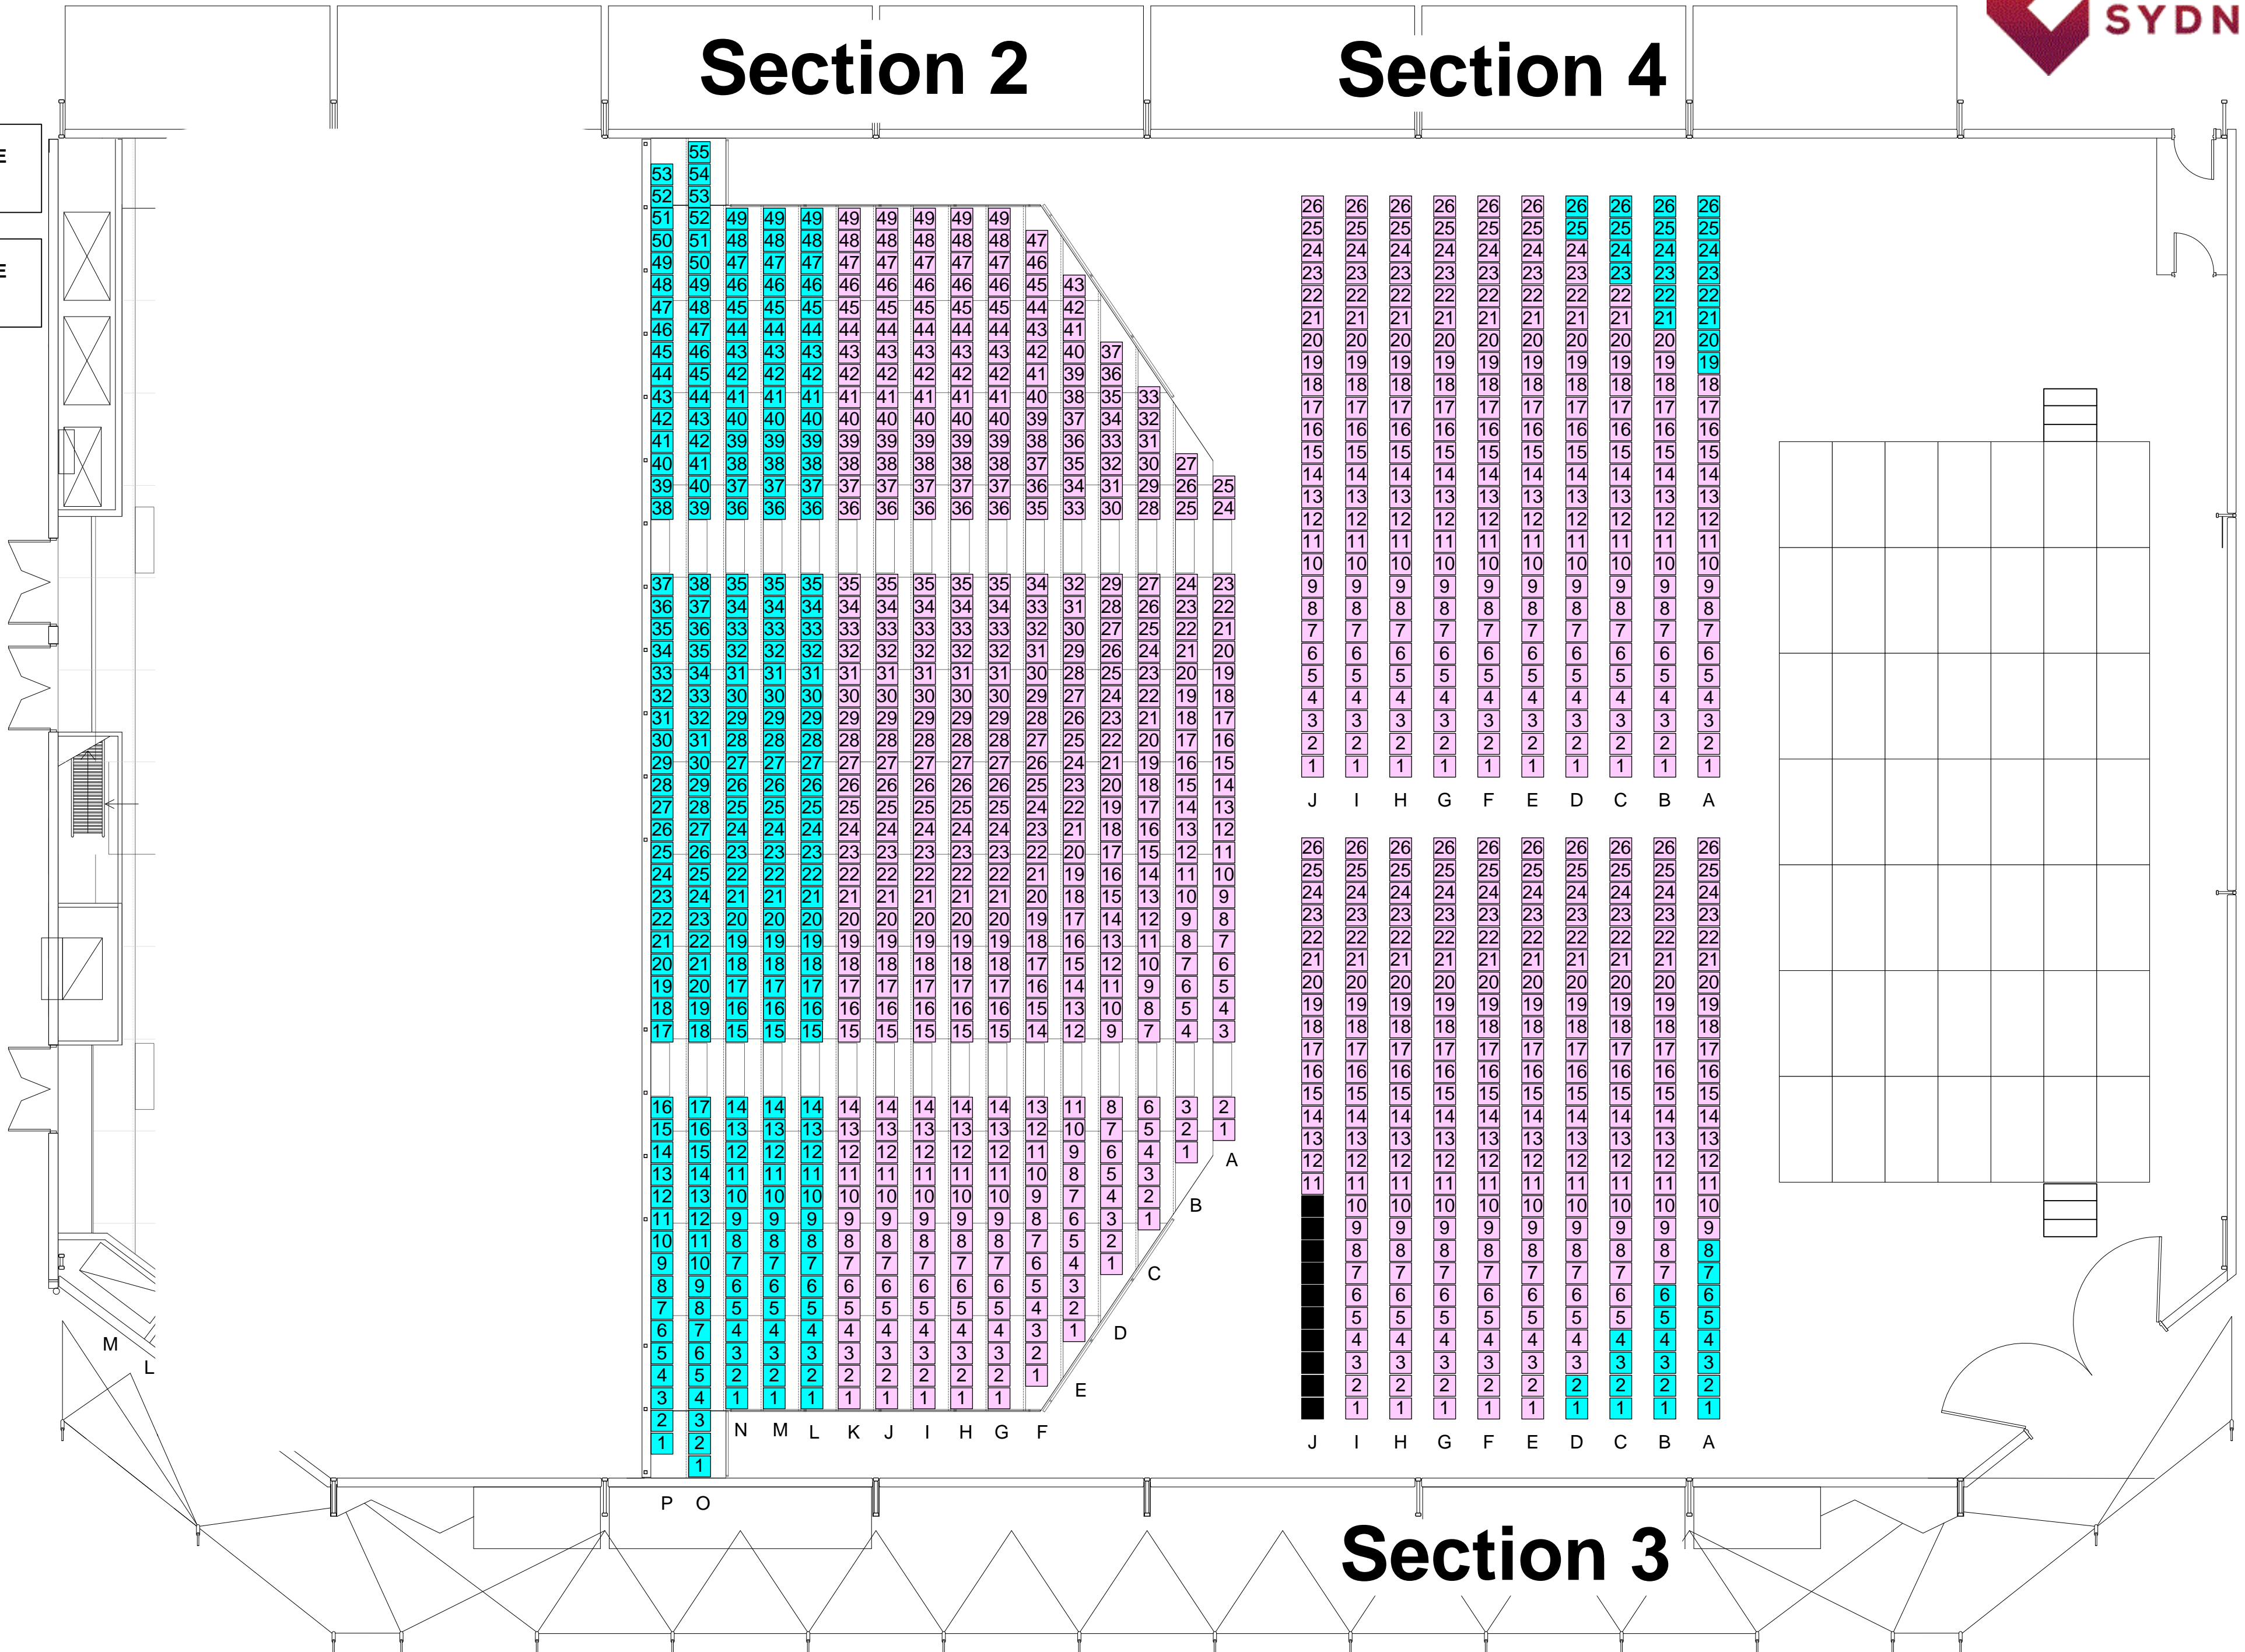

BIG TOP SYDNEY – THEATRE MODE

ANDY'S AMAZING ADVENTURES 21.09.19 – 22.09.19

Section 2

Section 4

A RESERVE
\$46.90

B RESERVE
\$36.90

Section 3