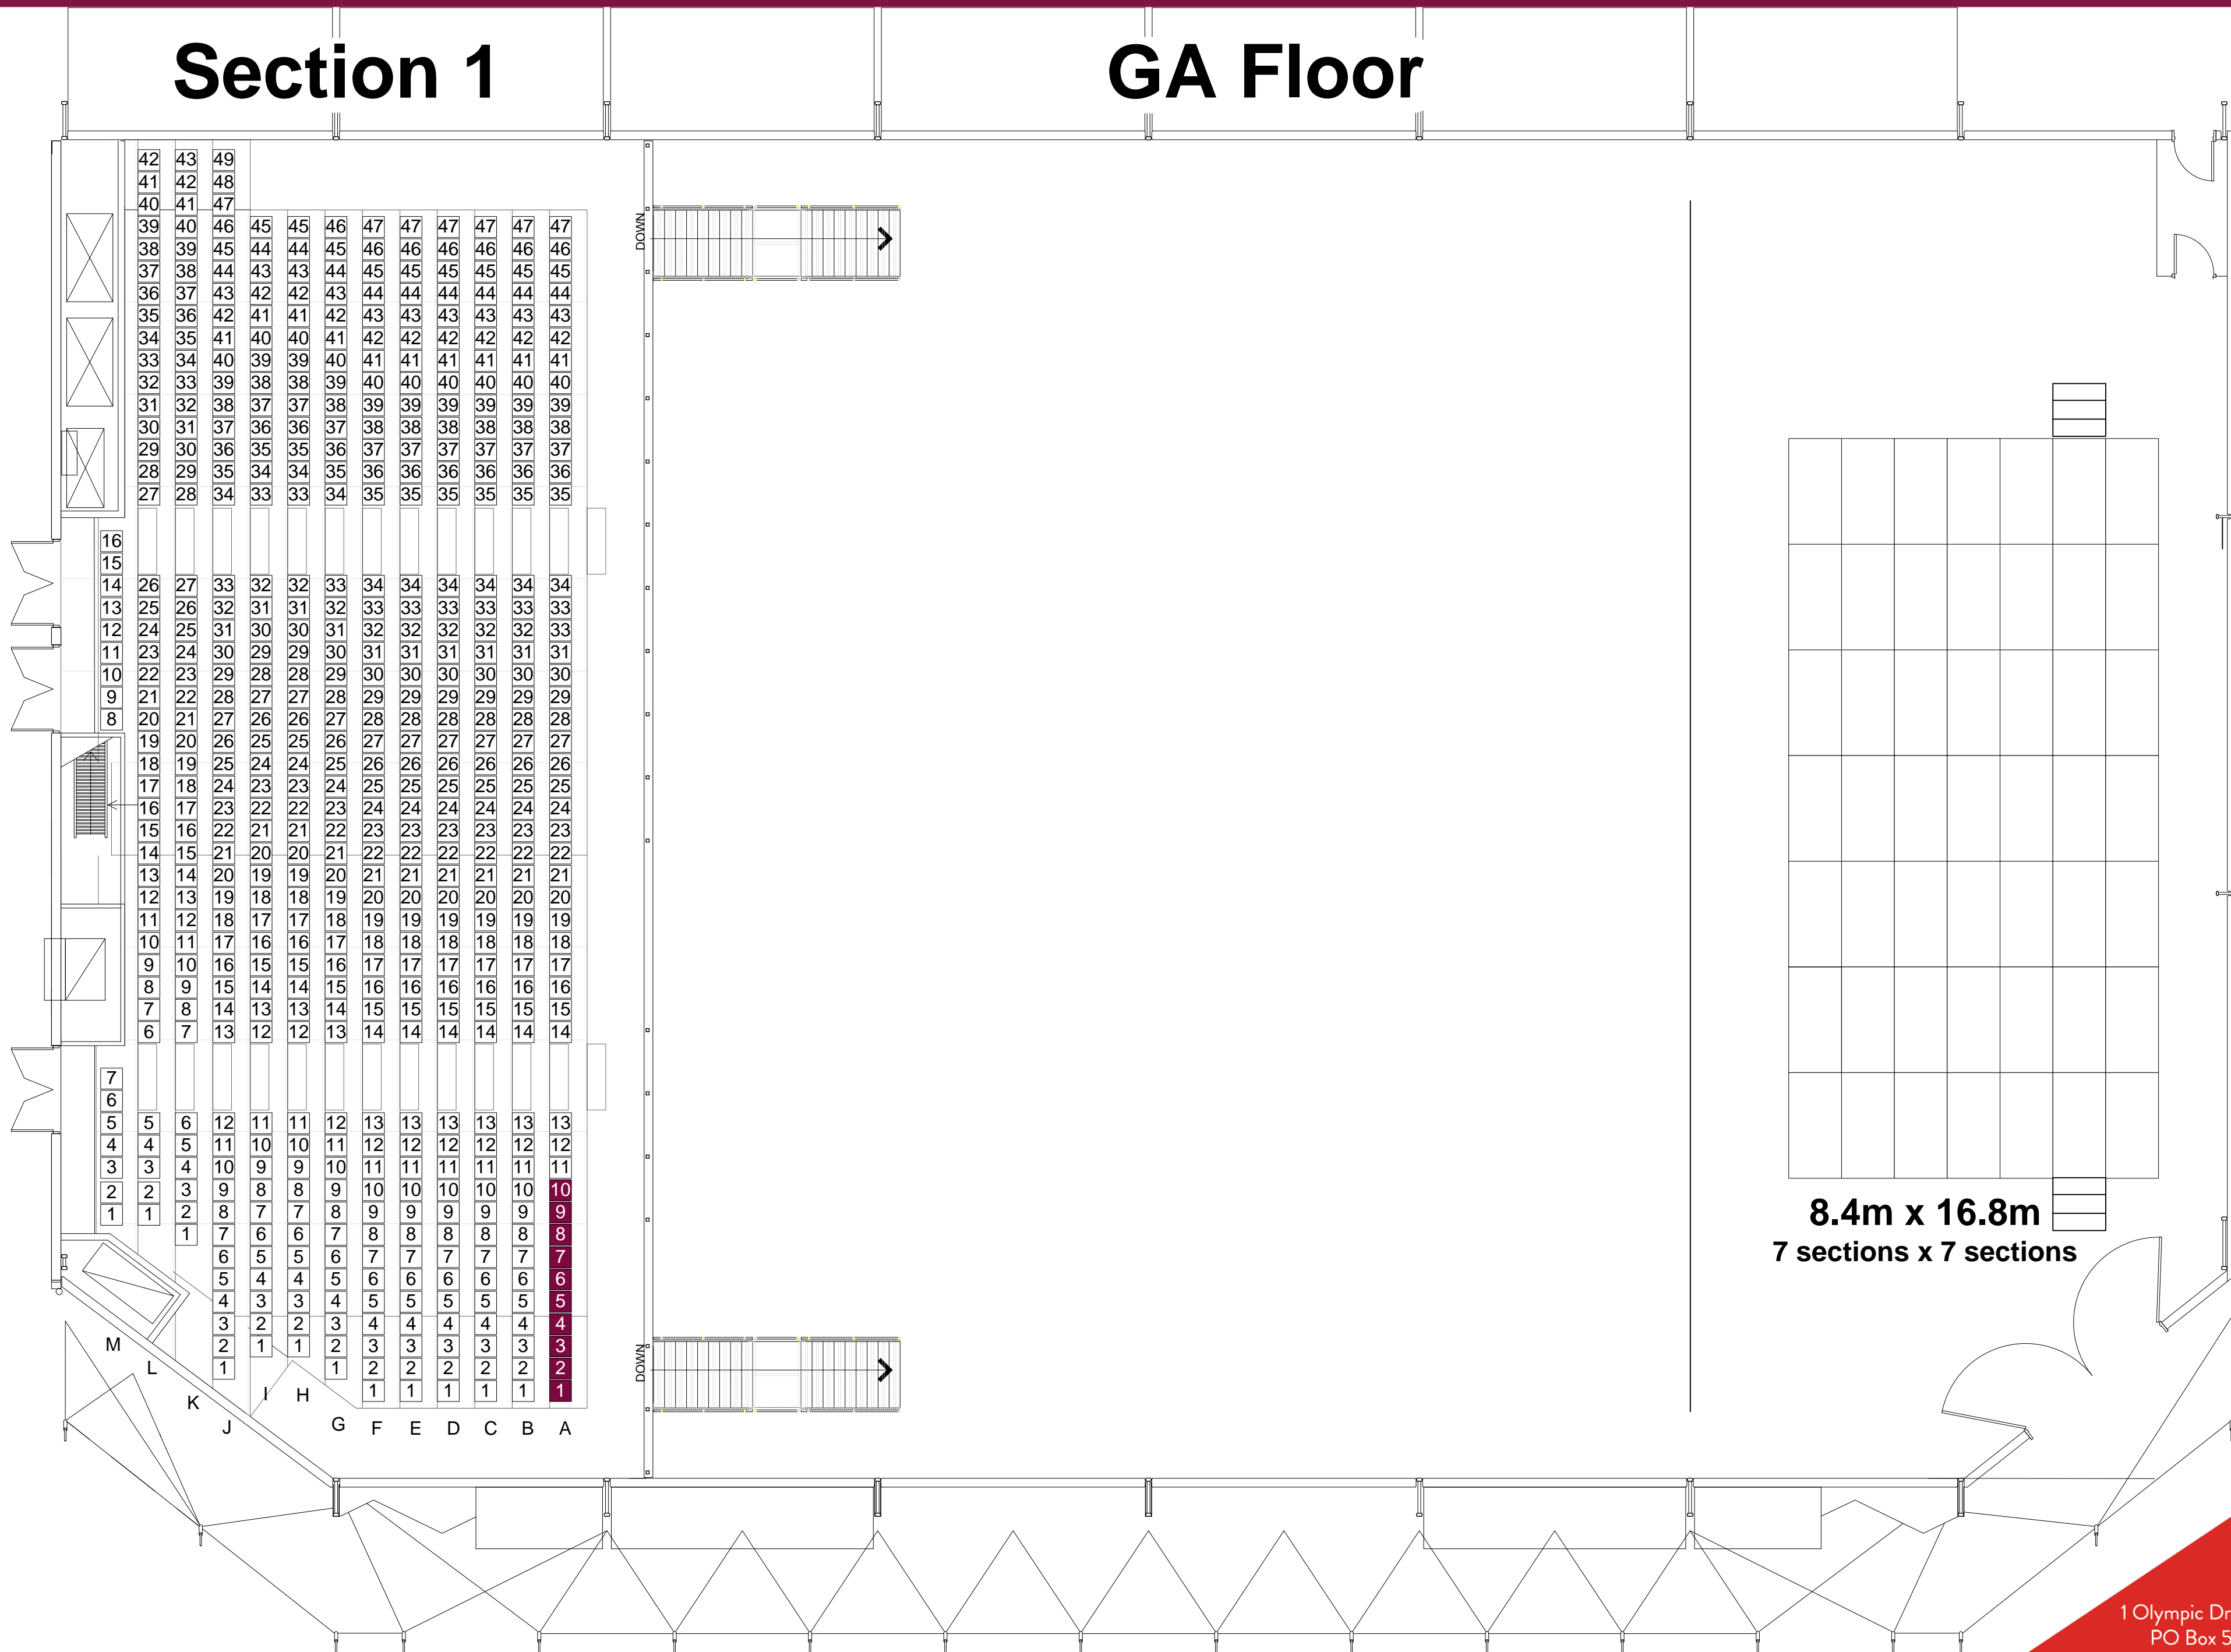

Section 1

GA Floor

KEY

Mobility Holds (10)

These are held from public sale – to be administered by the Box Office for any mobility requests at the price elected by the promoter.

8.4m x 16.8m
7 sections x 7 sections