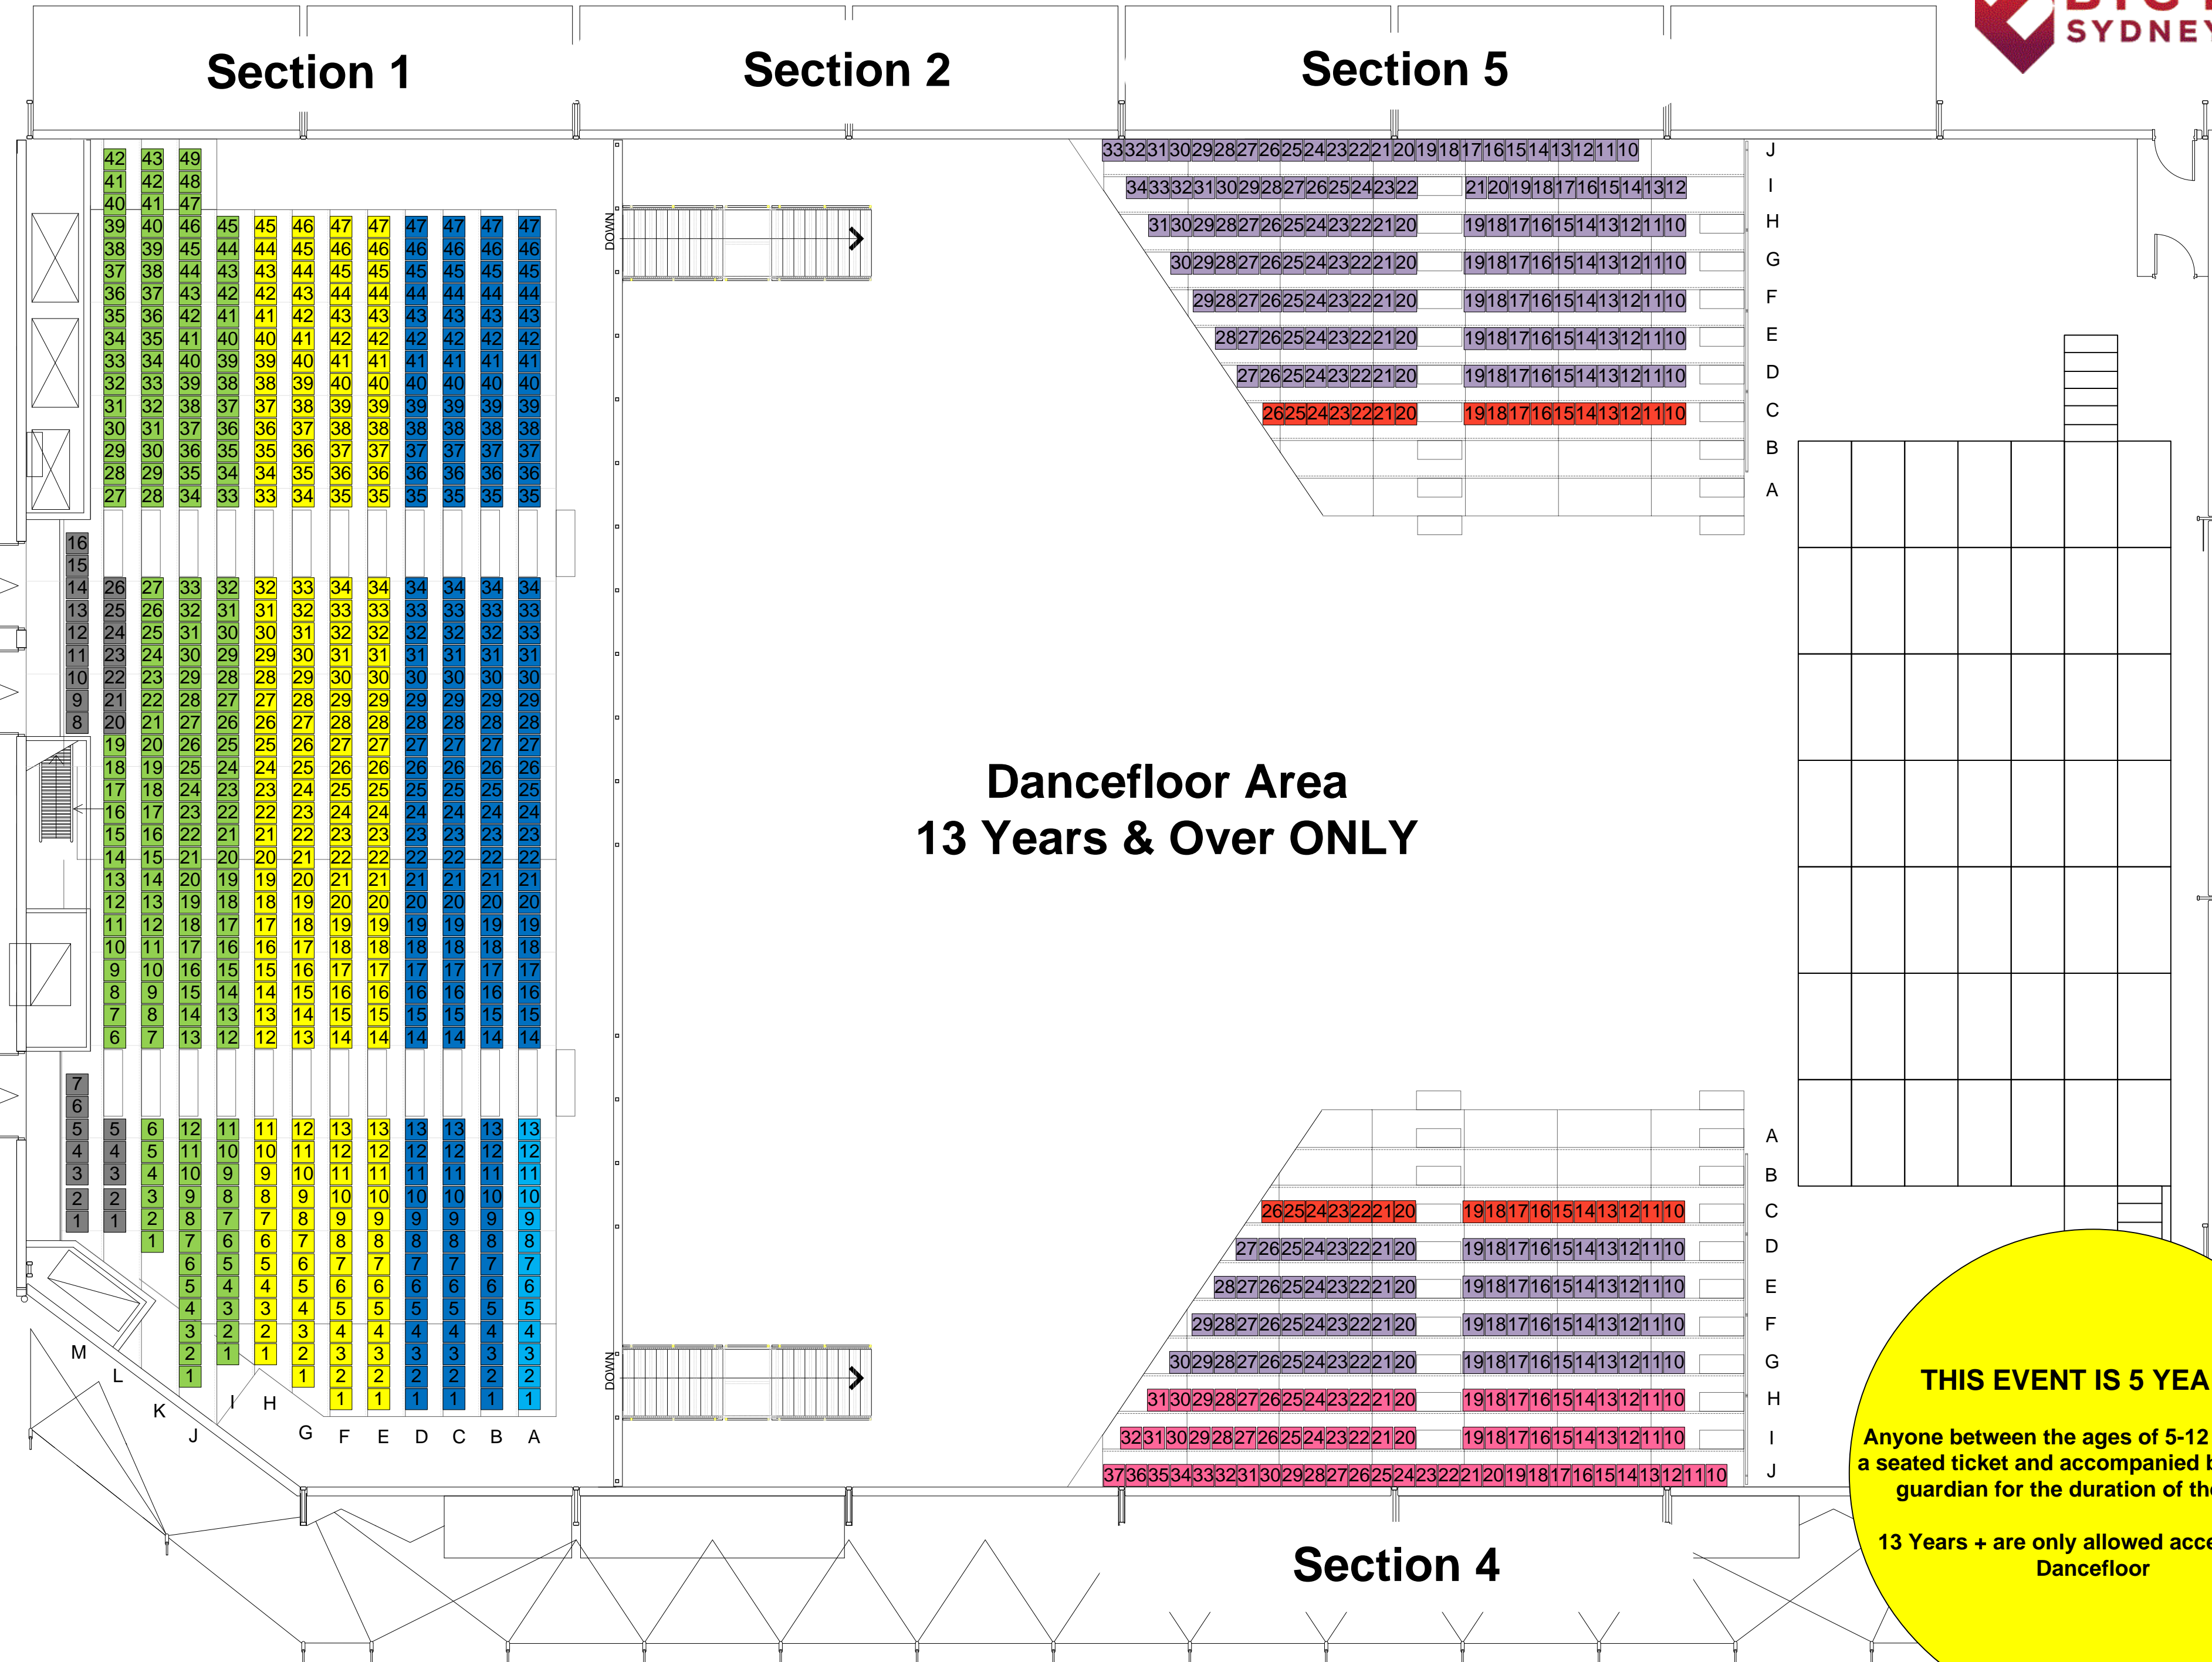

# BIG TOP SYDNEY – ANDY 15.02.2019

- VIP**  
\$189.50
- DIAMOND**  
\$159.50
- PLATINUM PLUS**  
\$139.50
- PLATINUM**  
\$129.50
- GOLD**  
\$119.50
- SILVER**  
\$104.50
- BRONZE DANCEFLOOR**  
\$94.50

**Dancefloor Area  
13 Years & Over ONLY**

**THIS EVENT IS 5 YEARS+**  
Anyone between the ages of 5-12 must have a seated ticket and accompanied by a parent/guardian for the duration of the show.  
13 Years + are only allowed access to the Dancefloor